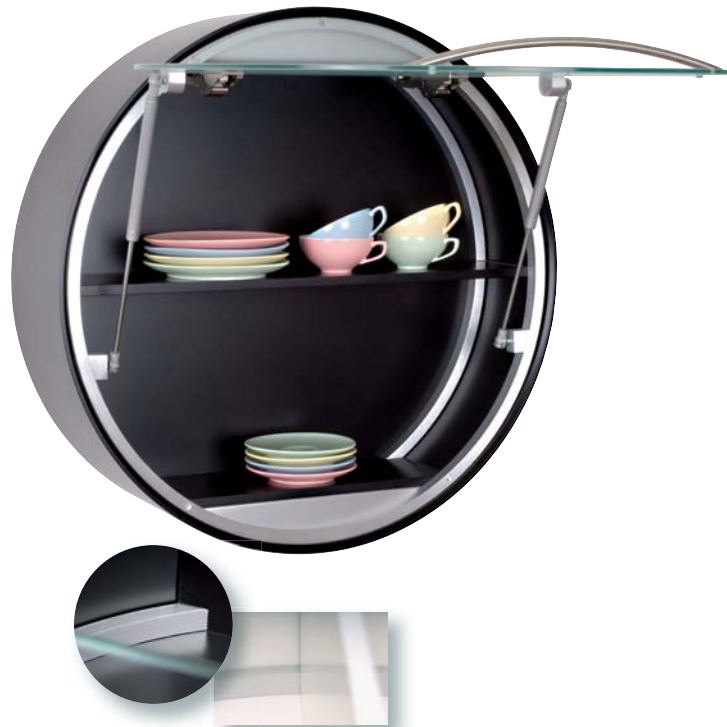

# rotondo - a circle for emotion

The full moon and the sun, a ring or a wheel...  
in all its forms, the circle symbolizes magic of  
a very special kind which continues to work its  
spell.

**rotondo** makes it possible for you to bring this  
most perfect of all forms into your living space.  
Sensuous, enthralling and above all aesthetic,  
this circular cabinet will awaken all sorts of emo-  
tions... Only you can decide what these will be.  
Thanks to the modular construction method we  
can configure **rotondo** in total compliance to your  
own specification. The choice is yours.

## Light and Colour

**rotondo** gives you the opportunity to create emotions with light and colour according to your very own wishes. An LED light-band surrounds the corpus with a fascinating aureole of light – either as an interplay of several changing colours or in one individually defined colour. For additional lighting effects we can also furnish the display cabinet with inside dimmer lights or spotlights. So you can have your **rotondo** exactly the way you want it.

## Materials and Surfaces

The seamless wooden corpus measures 70 cm in diameter and is available in several veneers as well as in two choices of depth. The wall cabinet is completed by a frame construction of high quality aluminium. **rotondo** can be supplied with or without a glass door. A wide variety of glass doors are available to choose from.